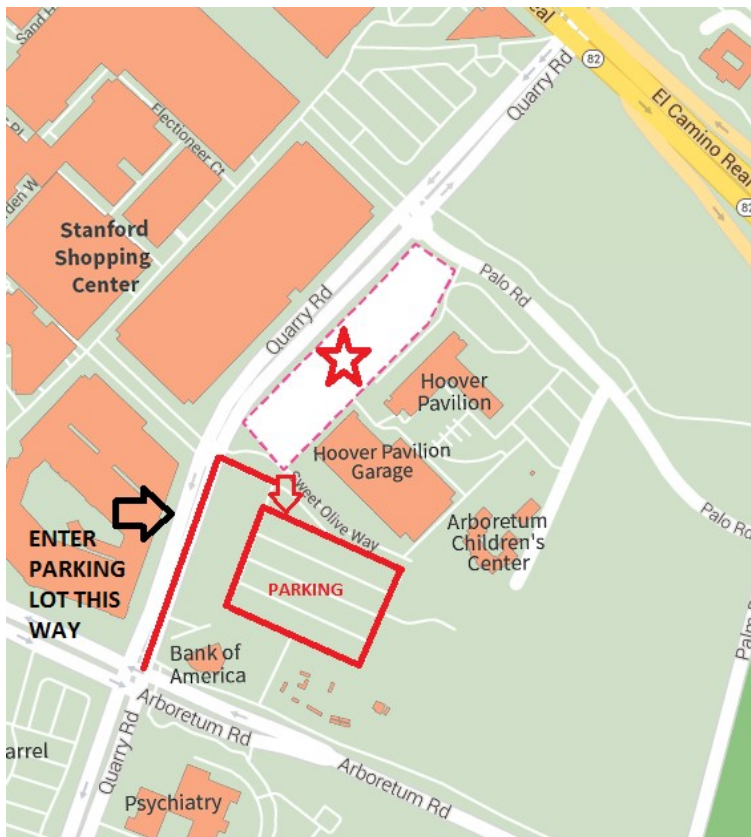

Stanford
HEALTH CARE

Stanford Neuroscience Health Center

213 Quarry Road, #0511 (Basement)

Palo Alto, CA 94304

*****Please see map for FREE parking information. A big surface lot (permit spaces) on Sweet Olive way is available to us after 4pm at NO CHARGE. Otherwise, there will be a charge if you park at the Hoover Pavilion Garage and we do not offer validation.**

Directions:

From 101 North or South

Exit Embarcadero Road West and follow Embarcadero Road for about 2 miles to El Camino Real.

Turn right onto El Camino Real.

Turn left on Quarry Road

Turn Left on Sweet Olive Way

Turn Right into Parking Lot

From Highway 280 North or South

Take the Sand Hill Road exit, head east.

Turn right on El Camino Real.

Turn right on Quarry Road

Turn Left on Sweet Olive Way

Turn Right into Parking Lot